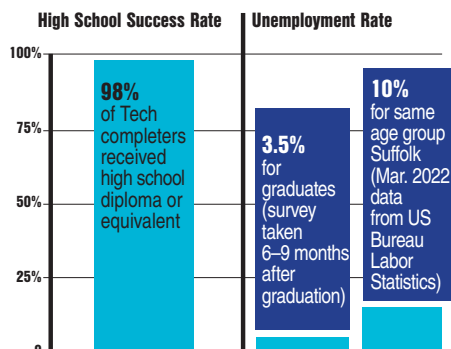

2021 WILSON TECH GRADS PERFORM AT THE TOP!

District	Employed	Further Education	Military	District	Employed	Further Education	Military
Amityville	14	75	3	Huntington	39	58	0
Babylon	20	80	0	Kings Park	22	72	0
Cold Spring Harbor	0	100	0	Lindenhurst	31	57	6
Commack	14	79	7	North Babylon	33	62	0
Copiague	28	67	0	Northport	19	76	0
Deer Park	34	55	3	Smithtown	15	74	3
Elwood	14	71	0	South Huntington	29	71	0
Half Hollow Hills	31	69	0	West Babylon	34	59	2
Harborfields	18	82	0	Wyandanch	10	80	10